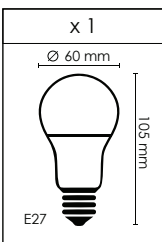

### SmartGlo 9W A60 RGB + Tunable White Wi-Fi BLE

Rated Voltage (V)	220 - 240V
Total Power Consumption (W)	9
Fixture Lumen (lm)	806
Height (mm)	105
Diameter (mm)	60
Power Factor	0.5
Color Temperature (K)	RGB + 2,700 - 6,500
Wireless Network Protocol	Wi-Fi 2.4 GHz / Bluetooth