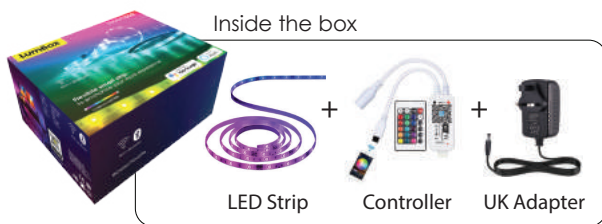

Lumëox Malaysia Sdn. Bhd.
23-5, Menara Bangkok Bank,
Berjaya Central Park,
Jalan Ampang,
50450 Kuala Lumpur, Malaysia

www.lumëox.com